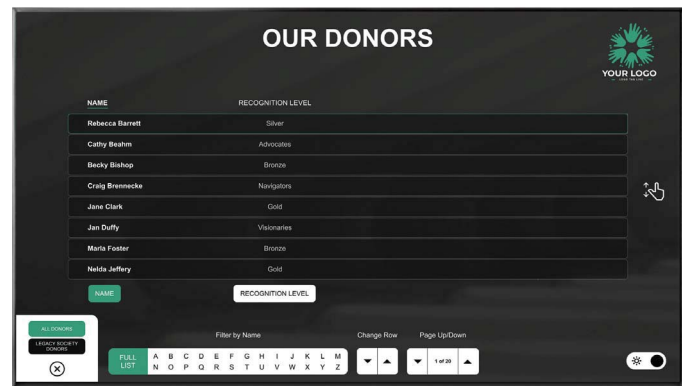

Interactive Wayfinding

Our templated wayfinding is designed to provide a user-friendly touchscreen wayfinding and directory solution for clients on a budget.

- Portrait or landscape design in one resolution
- 3 Floor maps or 1 campus map with "You Are Here" indicator
- Mapping to up to 40 locations with animated icons
- 2 Directories of your choice sorted alphabetically or numerically
- Marked restrooms, stairs/elevators and exits with matching legend
- Interactive alphabet at bottom of screen for quick filtering
- Design tailored to your brand with your logo, colors and font
- Designed in both light and dark modes with quick toggle switch
- ADA controls at bottom of screen
- Update data via a custom, user-friendly webpage

Interactive Directory

Let people guide themselves instead of relying on receptionists or printed signs. Provide searchable lists of people, rooms, departments, locations and more.

- Portrait or landscape design in one resolution
- 2 Directories of your choice sorted alphabetically or numerically
- Interactive alphabet at bottom of screen for quick filtering
- Design tailored to your brand with your logo, colors and font
- Designed in both light and dark modes with quick toggle switch
- ADA controls at bottom of screen
- Update data via a custom, user-friendly webpage

Interactive Donor Board

Touchscreen donor boards are a great way to thank patrons and encourage giving. Highlight individuals or groups within different levels of support.

- Portrait or landscape design in one resolution
- 2 Directories of your choice sorted alphabetically or numerically
- Interactive alphabet at bottom of screen for quick filtering
- Design tailored to your brand with your logo, colors and font
- Designed in both light and dark modes with quick toggle switch
- ADA controls at bottom of screen
- Update data via a custom, user-friendly webpage